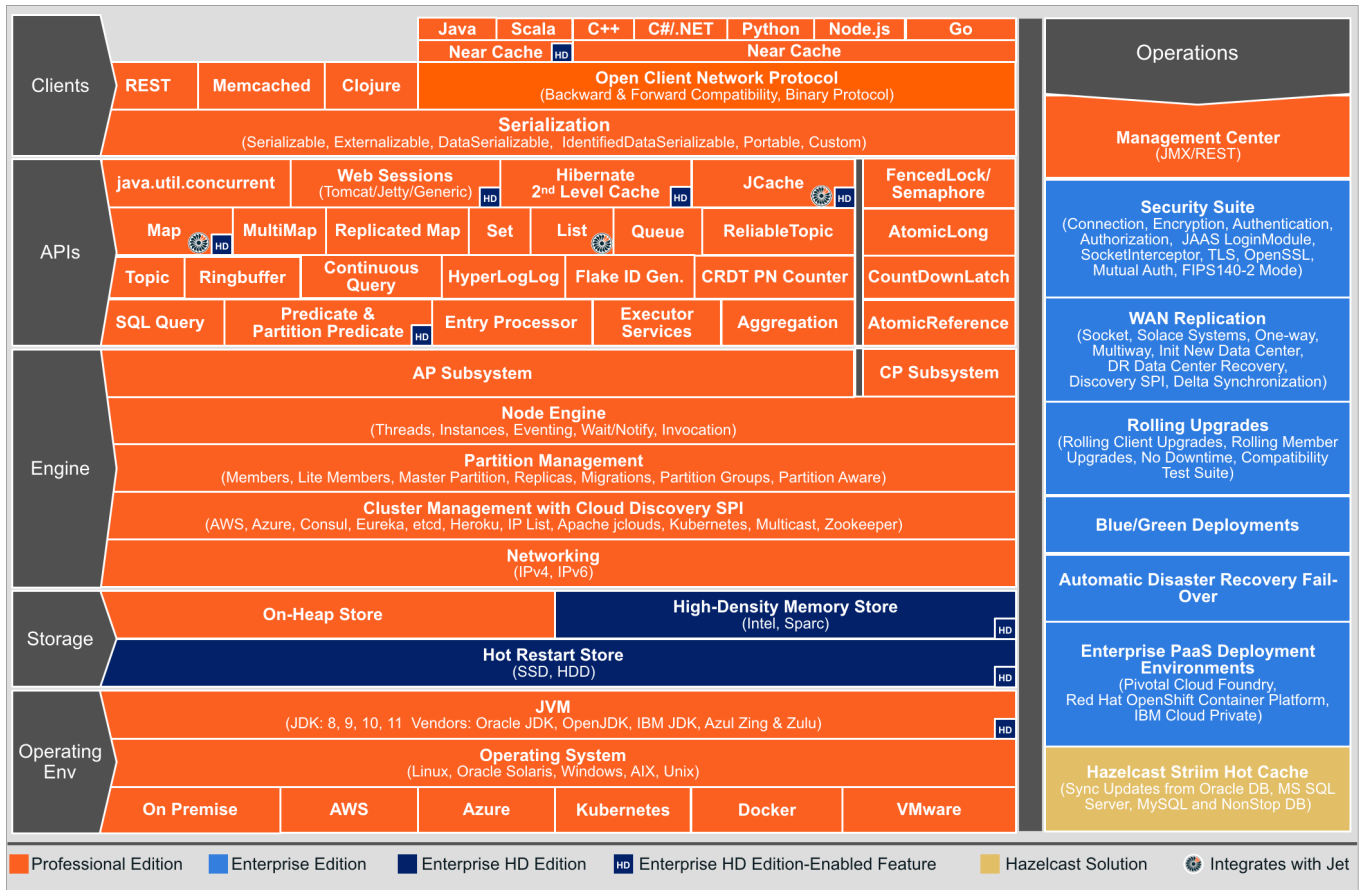

You need to [log in](#) before you can post comments.

Navigation

Registration

FAQ

[Enter Password For The Encrypted File Setup Factory Design Utilities 2014 Portable](#)

[Enter Password For The Encrypted File Setup Factory Design Utilities 2014 Portable](#)

File was found and ready to download!

UPDATED 14 HOUES AGO

Fastest Source: [useenet.nl](#)

Click the **download button** and select one of the found **cloud sources**.

6.4

2865 VIEWS

Download 

 SECURE SCANNED